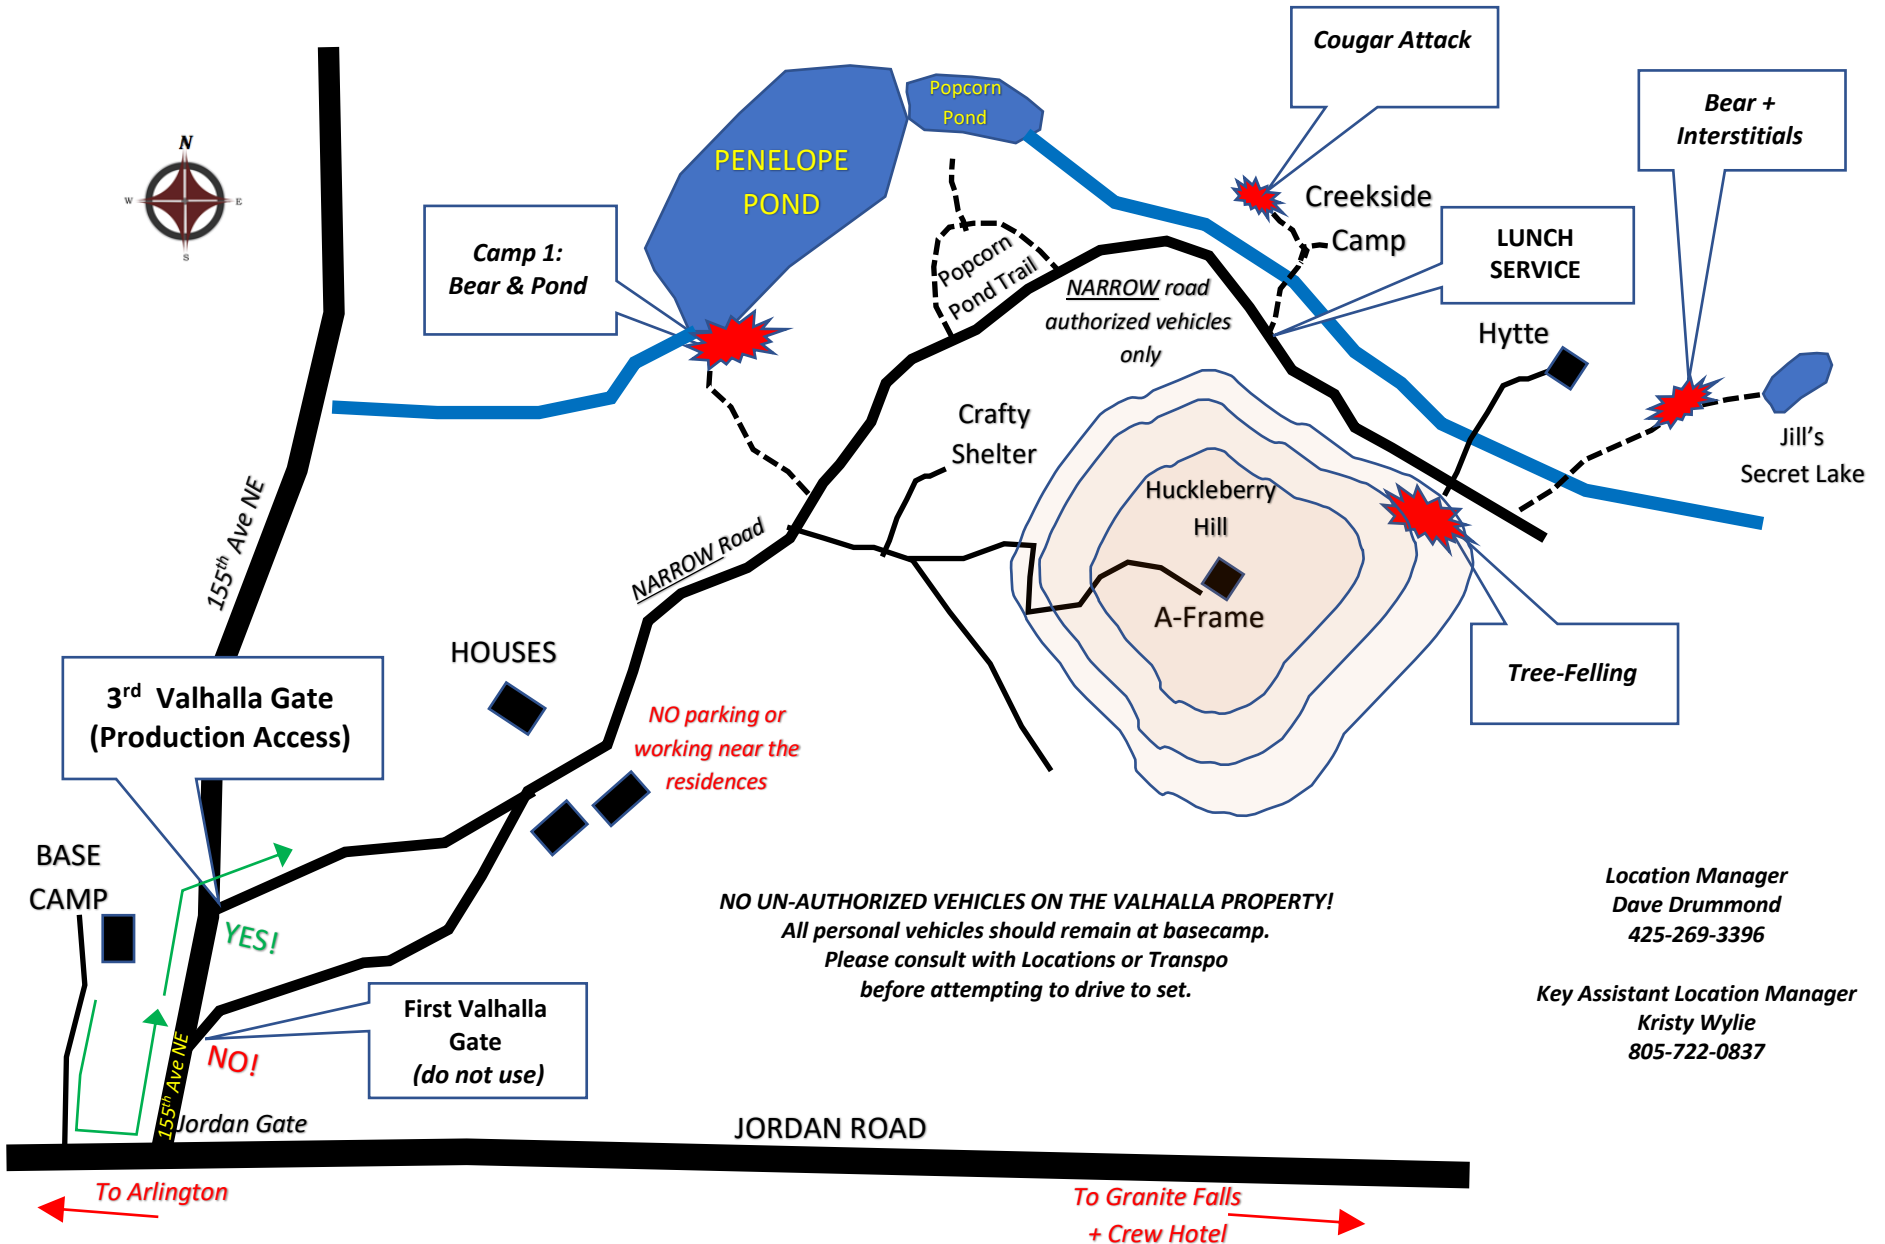

VALHALLA TREE FARM Orientation Map

SET ADDRESS: 15819 Jordan Road, Arlington, WA

BASECAMP & CREW PARKING ADDRESS:
16001 Jordan Road, Arlington, WA

NO UN-AUTHORIZED VEHICLES ON THE VALHALLA PROPERTY!
All personal vehicles should remain at basecamp.
Please consult with Locations or Transpo
before attempting to drive to set.